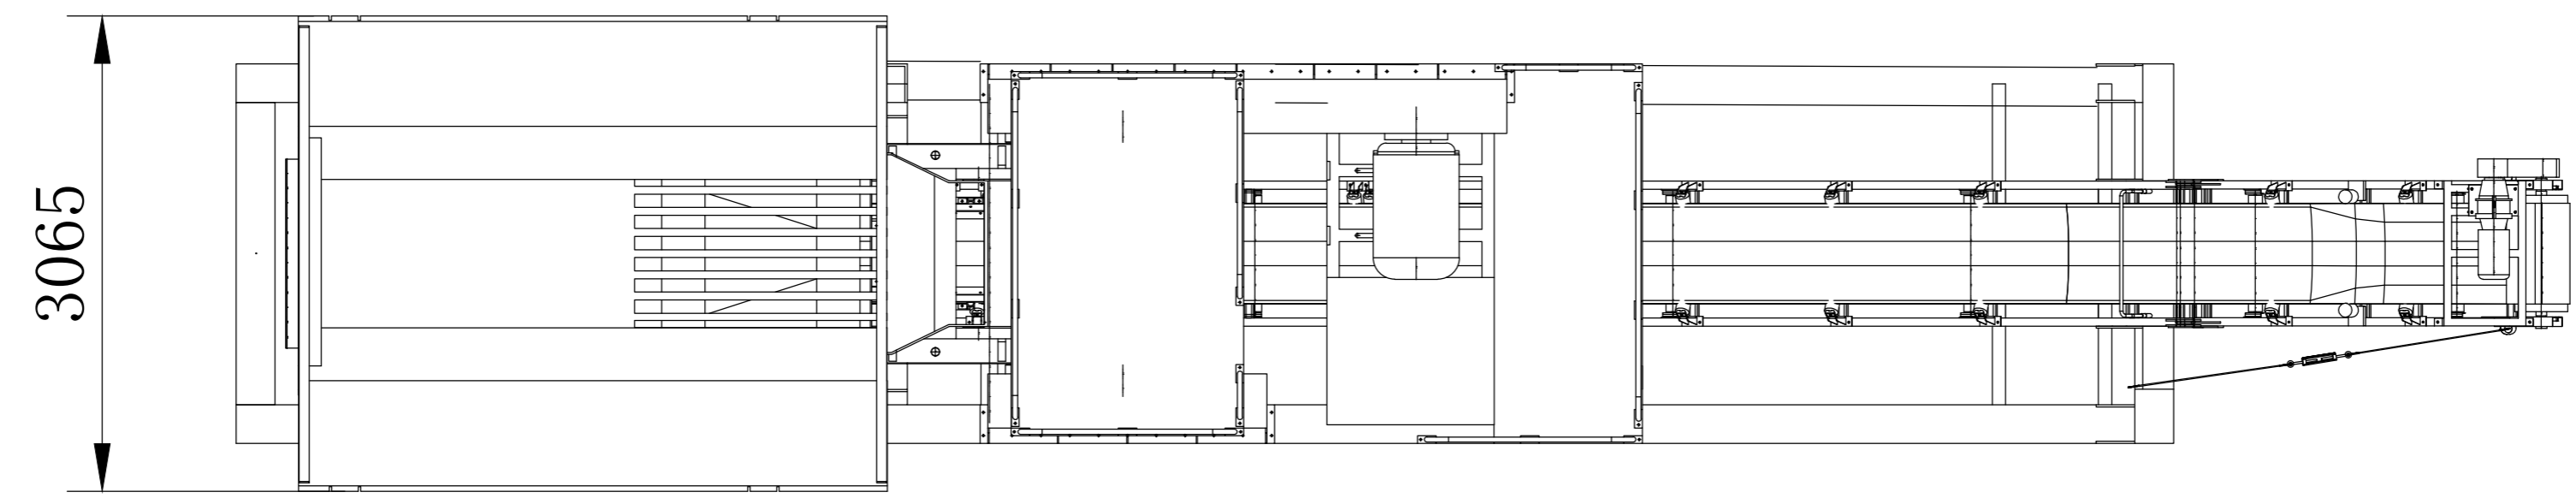

DRG NO.

Shanghai Allcrush Intelligent Technology Co., Ltd.

设备远程运维管理系统引领者

Tel: 0086-21-58819379 E-mail: kevin@allcrush.com
Fax: 0086-21-58817729 Mobile: 0086-15221962876
Website: www.allcrush.com

Capacity		Engineer	Jason
Material		Drawer	April
Input		Checked	Kevin
Output		Date	17-3-2

Layout drawing

DRG NO. MG938E57

△3					
△2					
△1					
VER	DATE	DESCRIPTION	OFDRAWING	CHK	APP

公司所有 PROPRIETARY